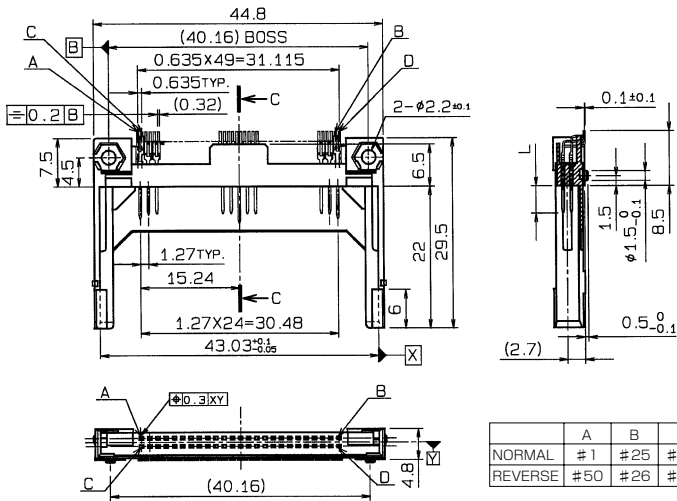

Compact Flash Memory Card Connectors

SERIES

5610

Type I Stand off H=0mm

● Connector

	A	B	C	D
NORMAL	#1	#25	#26	#50
REVERSE	#50	#26	#25	#1